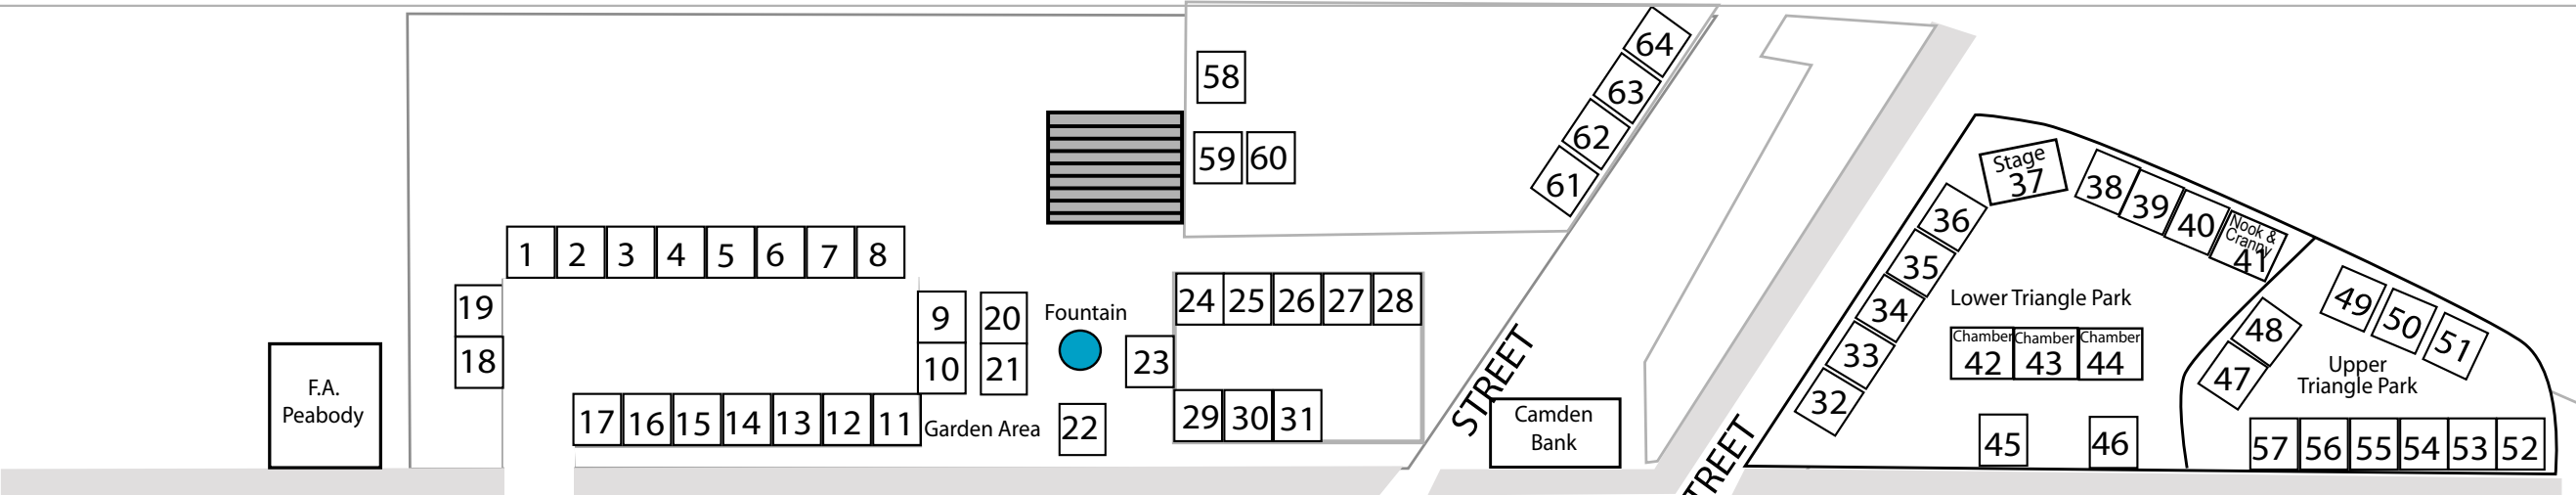

St. Croix River

Wabanaki Culture Center

Eastern Maine Electric

UNION STREET

MAIN STREET

ARTS ALIVE! RIVERFRONT ARTS & CRAFTS FESTIVAL

2017

Calais, Maine