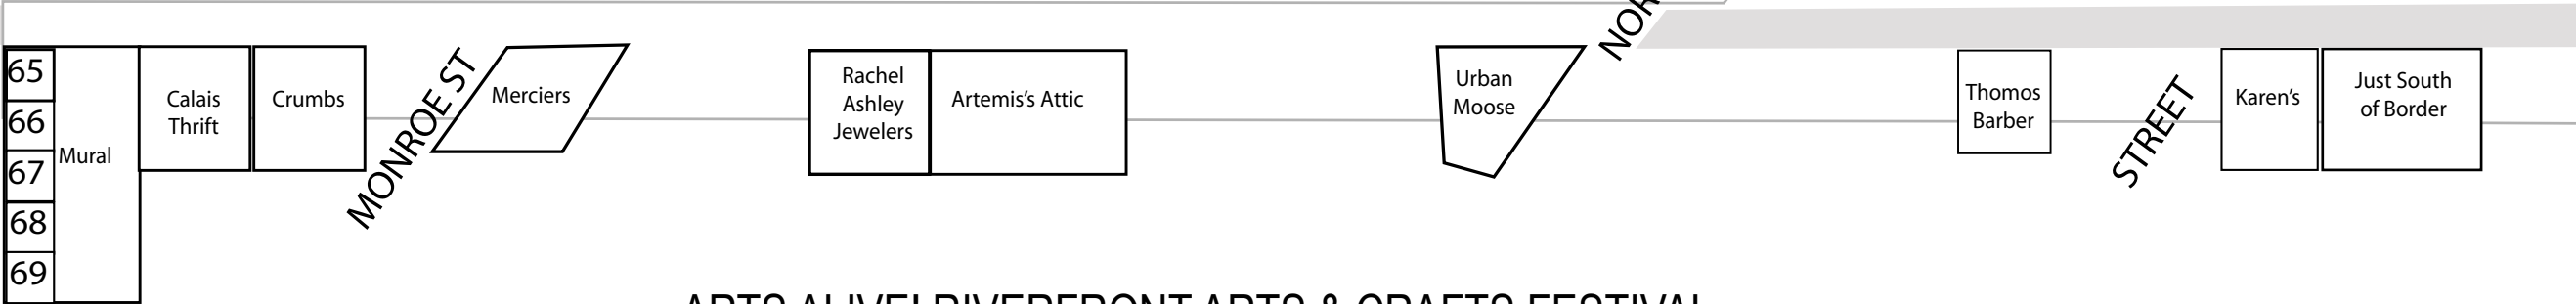

St. Croix River

Wabanaki Culture Center

Eastern Maine Electric

UNION STREET

MAIN STREET

ARTS ALIVE! RIVERFRONT ARTS & CRAFTS FESTIVAL

2017

Calais, Maine